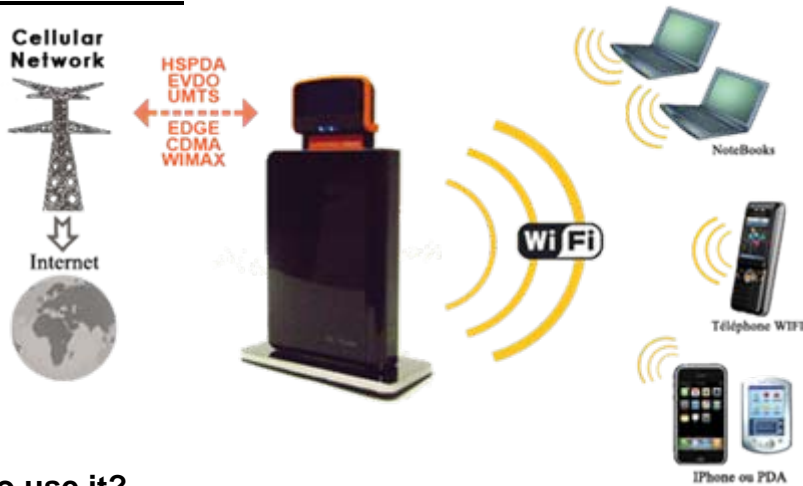

MOBILE ROUTER WiFi

From now on, WiFi is when and where you want
Share secure WiFi with several users and equipments

↳ What does it look like?

Discover the smallest Mobile WiFi Router.
 Elegant, discrete, simple to configure and use.

↳ How does it work?

↳ How to use it?

Insert your subscription card GPRS, EDGE, CDMA , EVDO, 3G, UMTS, HSDPA, HSUPA, 3G+, WIMAX (USB slot, SIM card or PCMCIA slot)
 And share a secured WiFi connection to access Internet