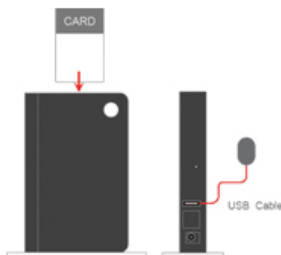

MOBILE ROUTER WiFi

From now on, WiFi is when and where you want
Share secure WiFi with several users and equipments

↳ What does it look like?

Discover the smallest Mobile WiFi Router.
 Elegant, discrete, simple to configure and use.

↳ How does it work?

↳ How to use it?

Insert your subscription card GPRS, EDGE, CDMA , EVDO, 3G, UMTS, HSDPA, HSUPA, 3G+, WIMAX (USB slot, SIM card or PCMCIA slot)
 And share a secured WiFi connection to access Internet

WLAN Characteristic

- | | |
|-----------------|--|
| - Effect range | Indoor up to 70 M Outdoor up to 200~250 M |
| - Sécurité WIFI | WEP key none / 64 / 128 bits |

Physical Characteristics

- | | |
|--------------|--------------------|
| - Dimensions | H:133xW:90xD:24 mm |
| - Weight | 275 Gr |